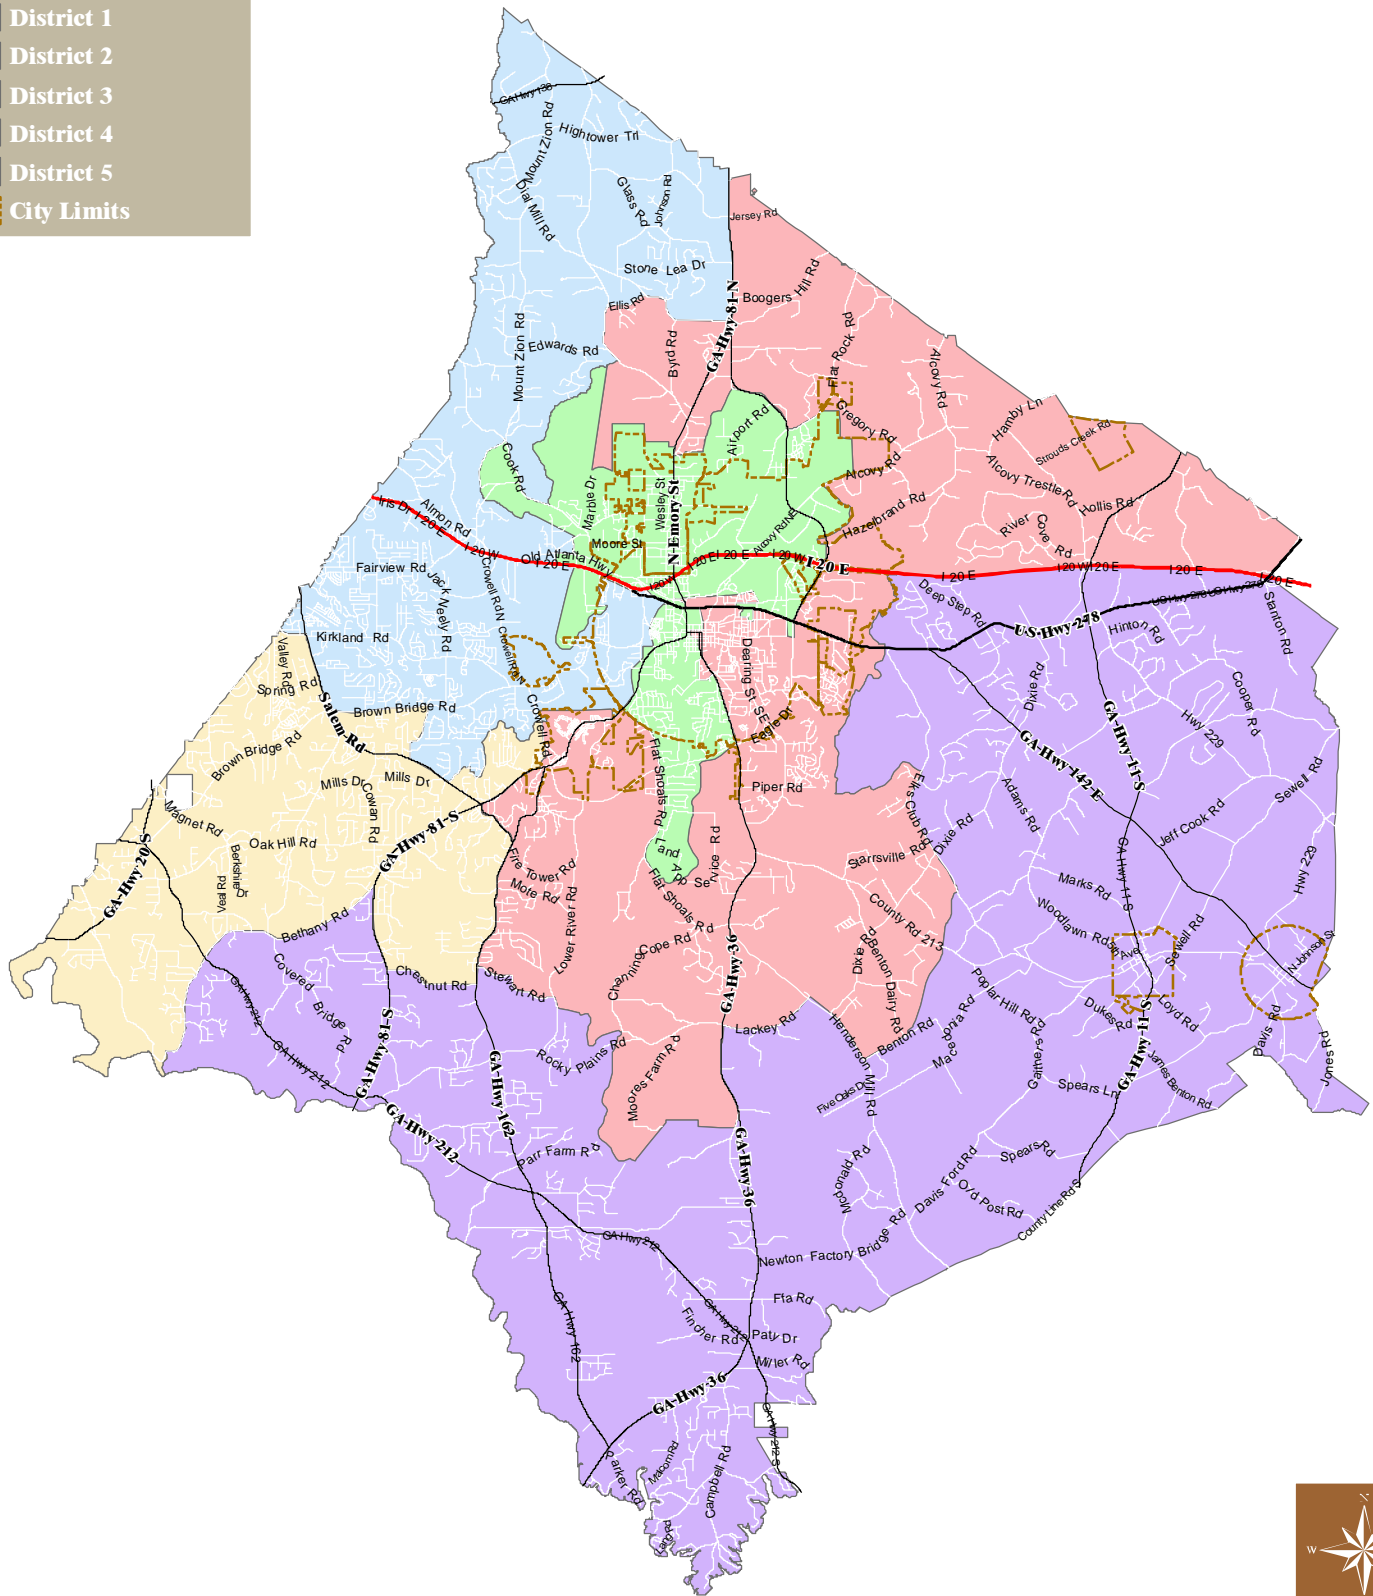

Legend

Comissioner Districts

- District 1
- District 2
- District 3
- District 4
- District 5
- City Limits

1 inch = 16,500 feet

Newton County Comissioner Districts