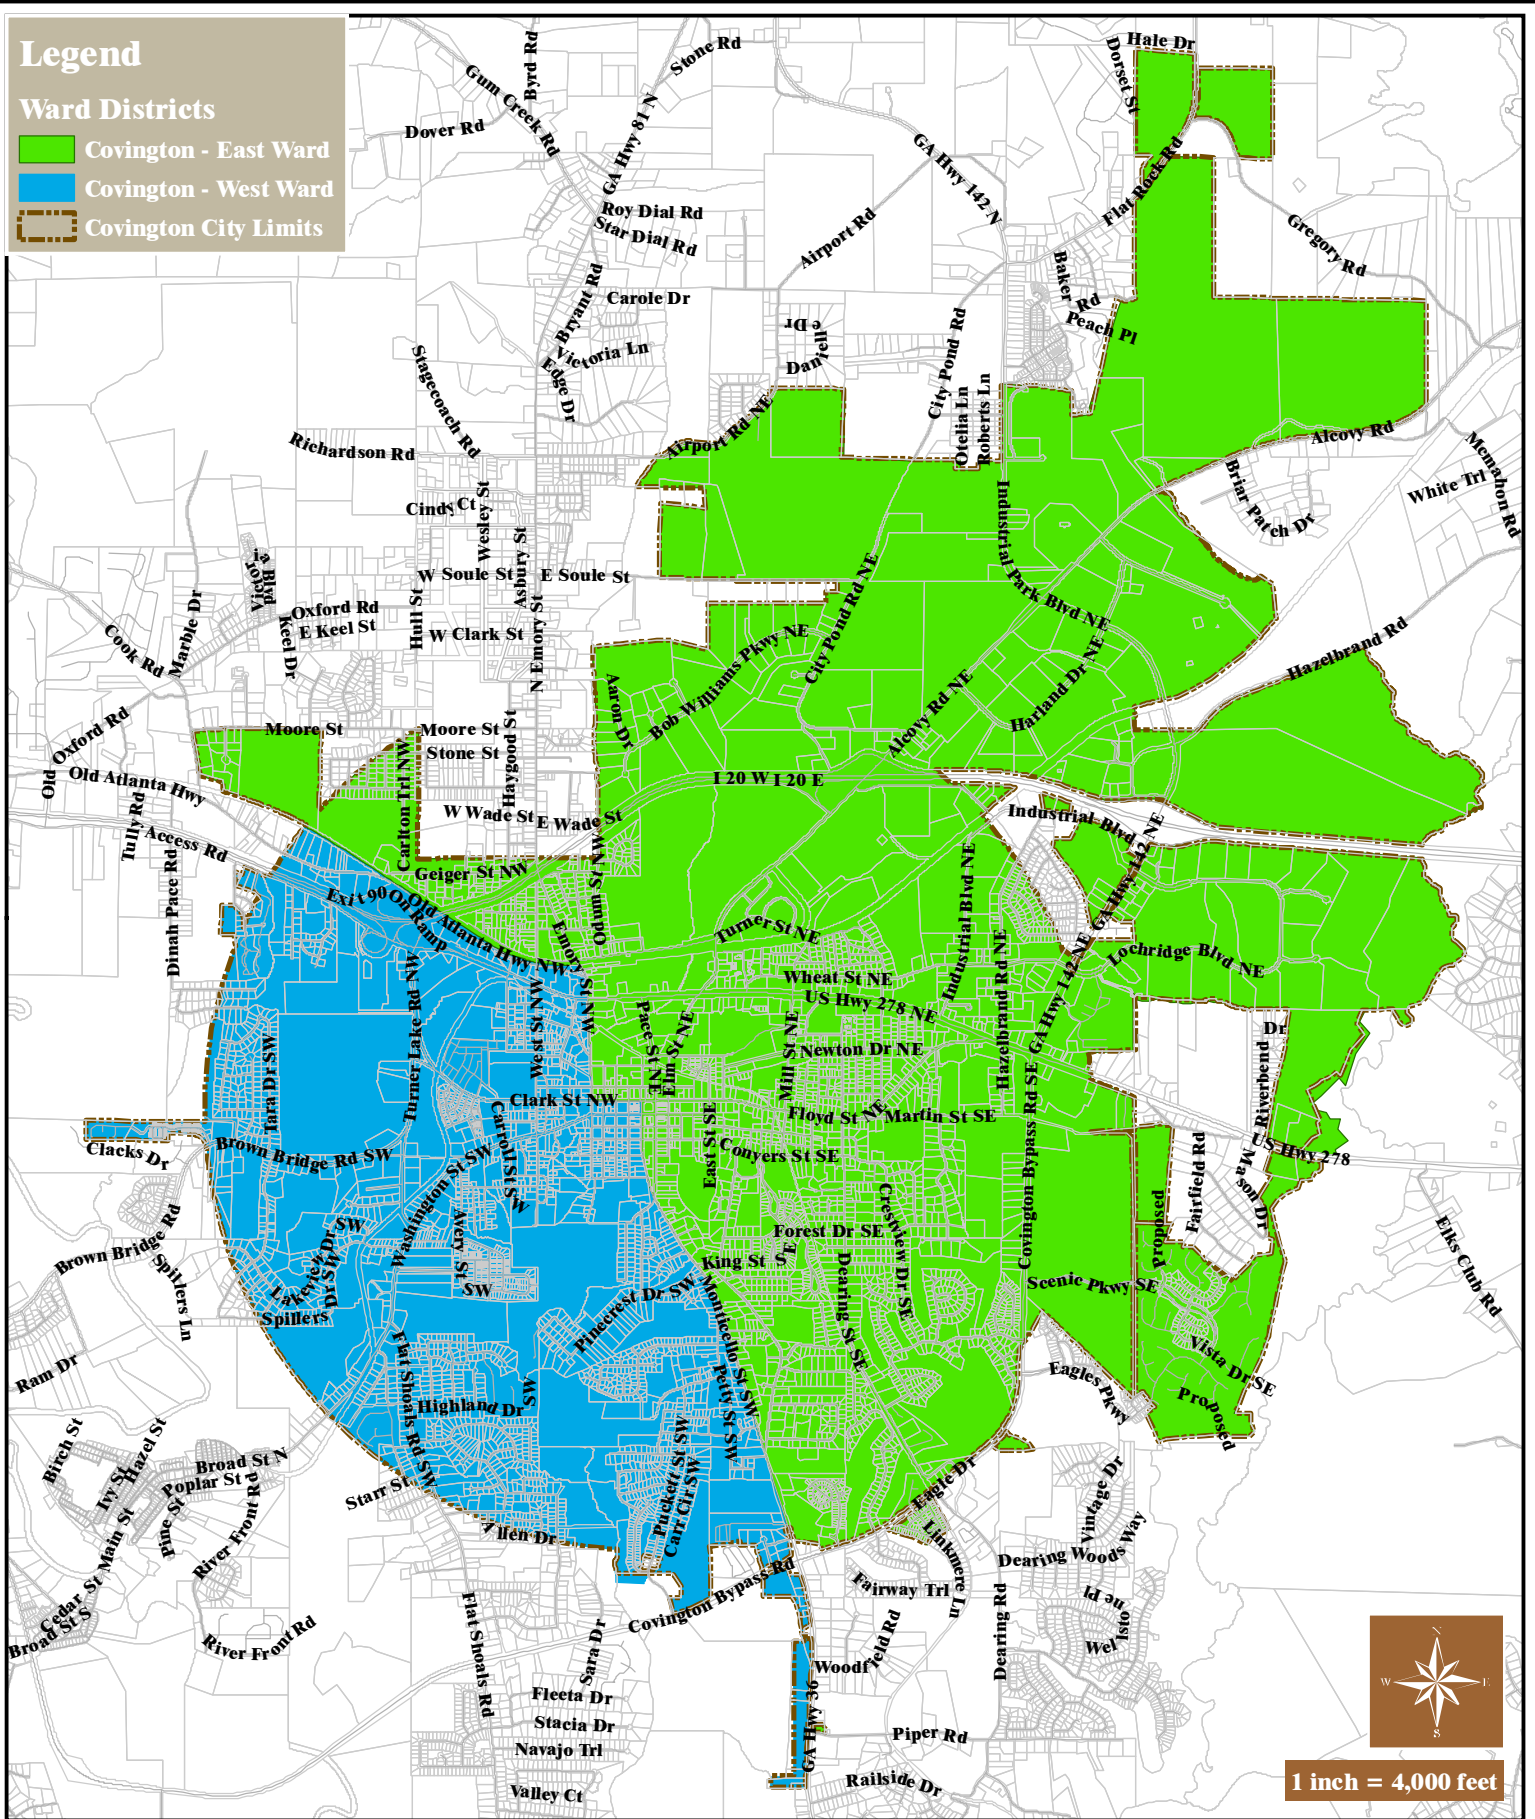

Legend

Ward Districts

- Covington - East Ward
- Covington - West Ward
- Covington City Limits

1 inch = 4,000 feet

City of Covington Ward Districts